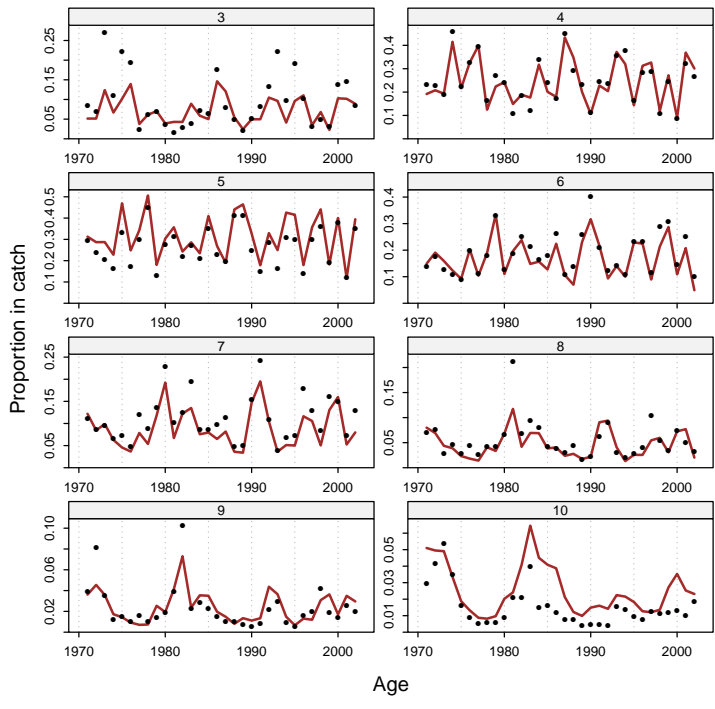

The **scape** gallery

Arni Magnusson

June 20, 2017

Contents

1	Overview	2
2	plotB	3
3	plotCA	4
4	plotCL	7
5	plotIndex	10
6	plotLA	12
7	plotN	14
8	plotSel	17

scape, n. *A view of scenery of any kind, whether consisting of land, water, cloud, or anything else.*

—Oxford English Dictionary

1 Overview

This vignette is only a series of plots, demonstrating how the **scape** plot examples look in a PDF document, as opposed to the default graphics device. Useful for package maintenance and as a visual overview of the package.

A general introduction to the **scape** and **plotMCMC** packages is in the vignette `R goes fishing`.

2 plotB

3 plotCA

4 plotCL

5 plotIndex

6 plotLA

7 plotN

8 plotSel