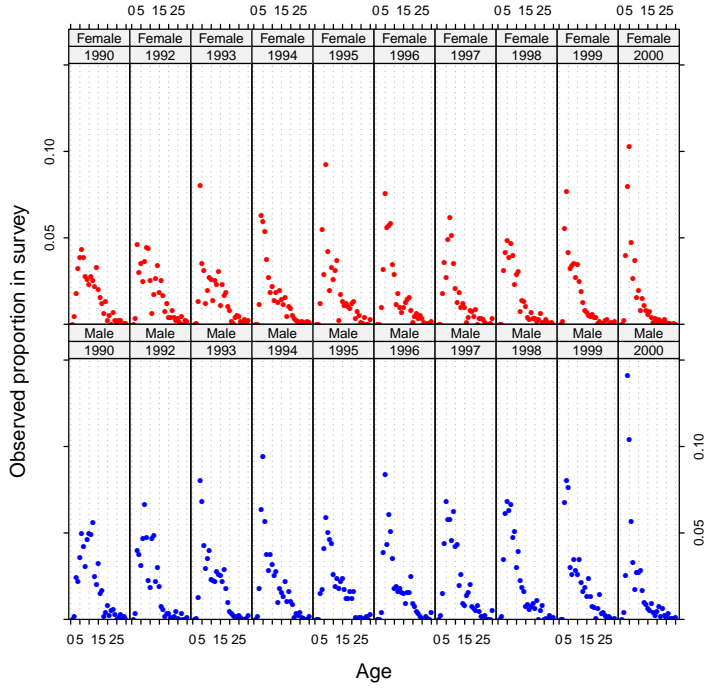

The **scape** gallery

Arni Magnusson

June 20, 2017

Contents

1	Overview	2
2	plotB	3
3	plotCA	4
4	plotCL	7
5	plotIndex	10
6	plotLA	12
7	plotN	14
8	plotSel	17

scape, n. *A view of scenery of any kind, whether consisting of land, water, cloud, or anything else.*

—Oxford English Dictionary

1 Overview

This vignette is only a series of plots, demonstrating how the **scape** plot examples look in a PDF document, as opposed to the default graphics device. Useful for package maintenance and as a visual overview of the package.

A general introduction to the **scape** and **plotMCMC** packages is in the vignette `R goes fishing`.

2 plotB

3 plotCA

4 plotCL

5 plotIndex

6 plotLA

7 plotN

8 plotSel