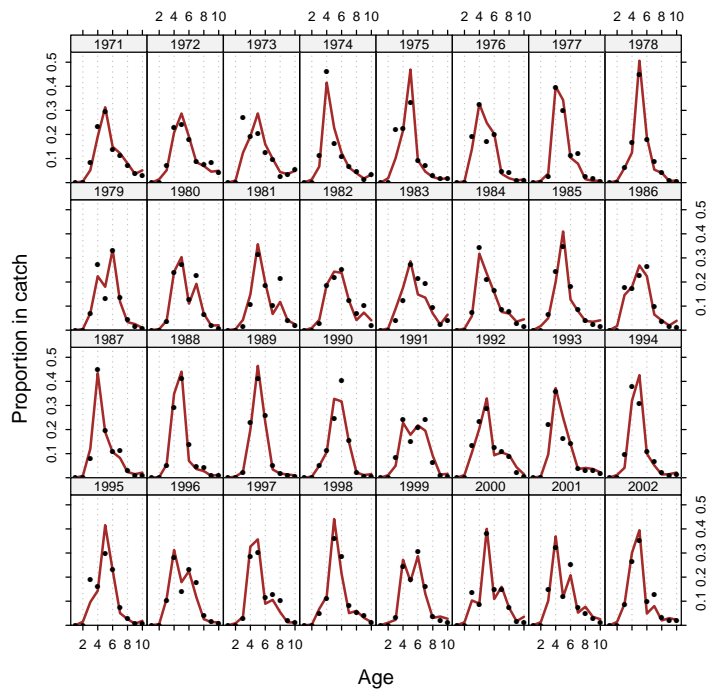

The **scape** gallery

Arni Magnusson

June 20, 2017

Contents

1	Overview	2
2	plotB	3
3	plotCA	4
4	plotCL	7
5	plotIndex	10
6	plotLA	12
7	plotN	14
8	plotSel	17

scape, n. *A view of scenery of any kind, whether consisting of land, water, cloud, or anything else.*

—Oxford English Dictionary

1 Overview

This vignette is only a series of plots, demonstrating how the **scape** plot examples look in a PDF document, as opposed to the default graphics device. Useful for package maintenance and as a visual overview of the package.

A general introduction to the **scape** and **plotMCMC** packages is in the vignette `R goes fishing`.

2 plotB

3 plotCA

4 plotCL

5 plotIndex

6 plotLA

7 plotN

8 plotSel