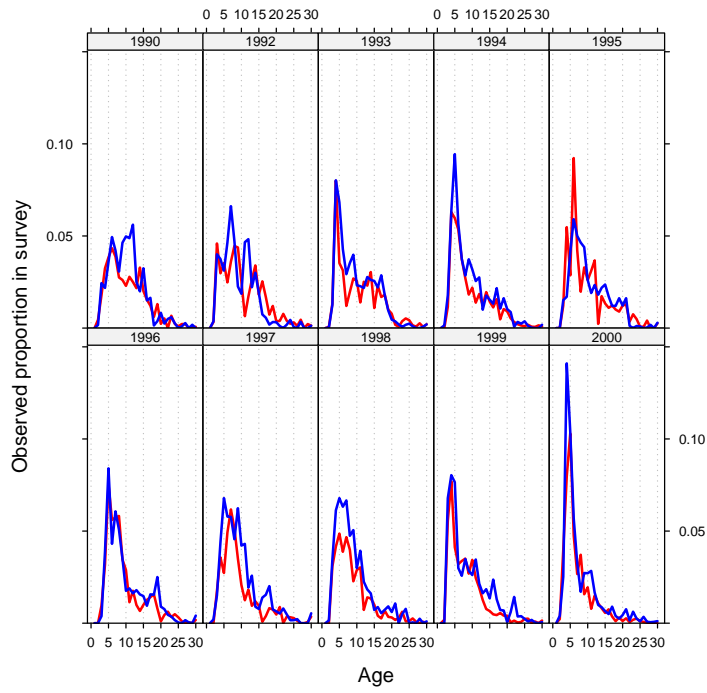

The **scape** gallery

Arni Magnusson

June 20, 2017

Contents

1	Overview	2
2	plotB	3
3	plotCA	4
4	plotCL	7
5	plotIndex	10
6	plotLA	12
7	plotN	14
8	plotSel	17

scape, n. *A view of scenery of any kind, whether consisting of land, water, cloud, or anything else.*

—Oxford English Dictionary

1 Overview

This vignette is only a series of plots, demonstrating how the **scape** plot examples look in a PDF document, as opposed to the default graphics device. Useful for package maintenance and as a visual overview of the package.

A general introduction to the **scape** and **plotMCMC** packages is in the vignette `R goes fishing`.

2 plotB

3 plotCA

4 plotCL

5 plotIndex

6 plotLA

7 plotN

8 plotSel