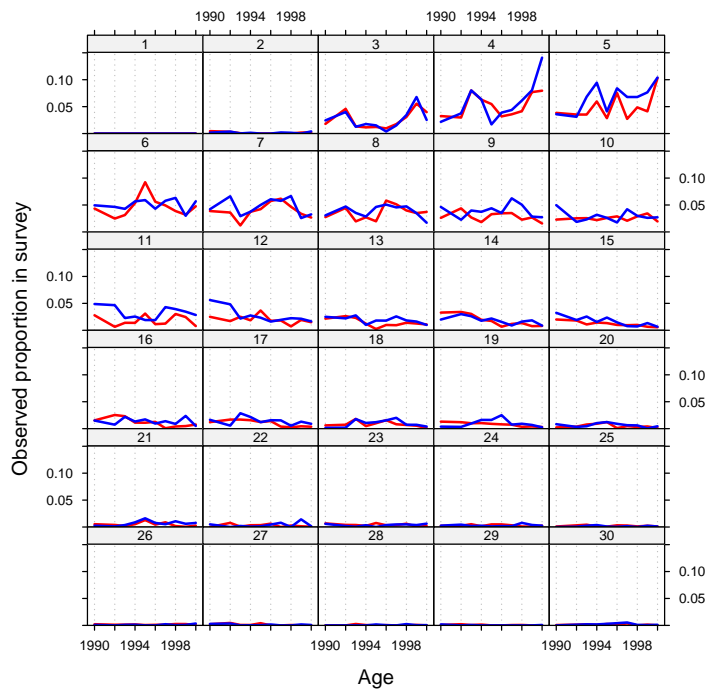

—Oxford English Dictionary

1 Overview

This vignette is only a series of plots, demonstrating how the **scape** plot examples look in a PDF document, as opposed to the default graphics device. Useful for package maintenance and as a visual overview of the package.

A general introduction to the **scape** and **plotMCMC** packages is in the vignette `R goes fishing`.

2 plotB

3 plotCA

4 plotCL

5 plotIndex

6 plotLA

7 plotN

8 plotSel