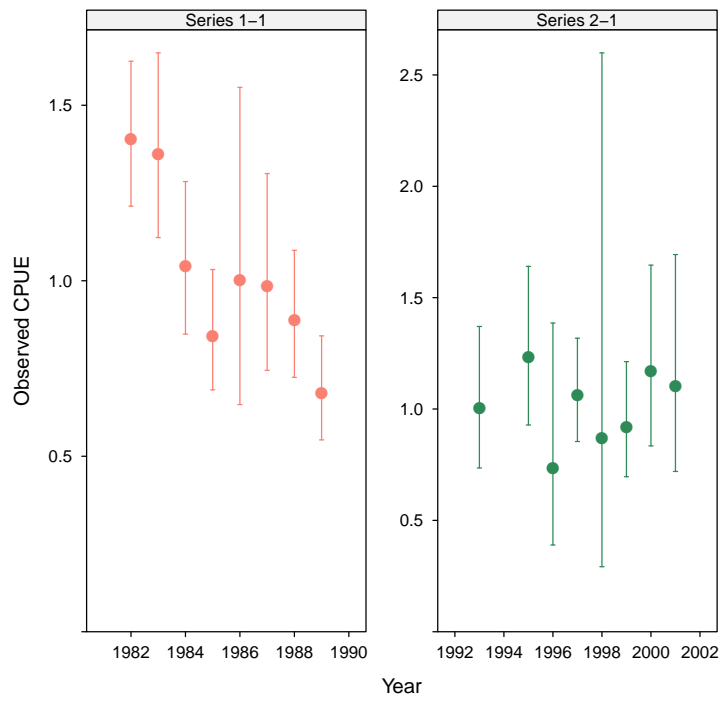

The **scape** gallery

Arni Magnusson

June 20, 2017

Contents

1	Overview	2
2	plotB	3
3	plotCA	4
4	plotCL	7
5	plotIndex	10
6	plotLA	12
7	plotN	14
8	plotSel	17

scape, n. *A view of scenery of any kind, whether consisting of land, water, cloud, or anything else.*

—Oxford English Dictionary

1 Overview

This vignette is only a series of plots, demonstrating how the **scape** plot examples look in a PDF document, as opposed to the default graphics device. Useful for package maintenance and as a visual overview of the package.

A general introduction to the **scape** and **plotMCMC** packages is in the vignette `R goes fishing`.

2 plotB

3 plotCA

4 plotCL

5 plotIndex

6 plotLA

7 plotN

8 plotSel