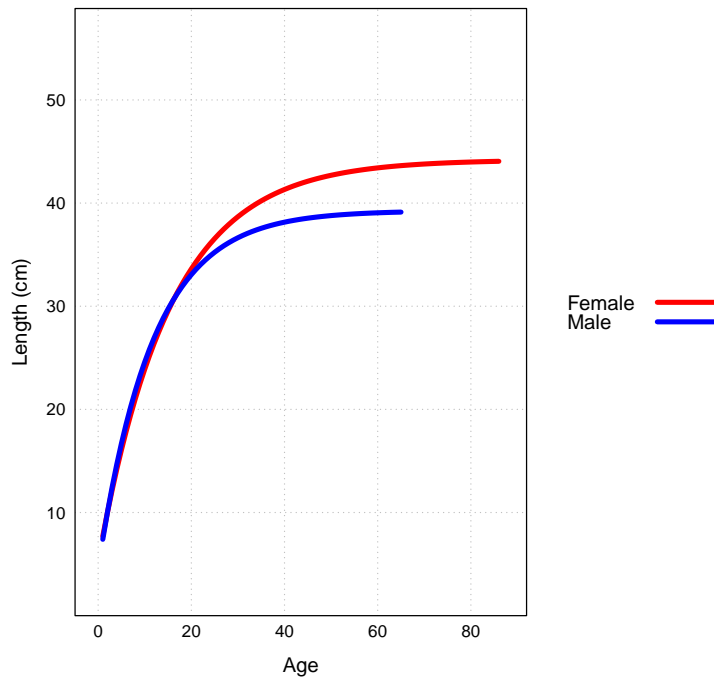

—Oxford English Dictionary

1 Overview

This vignette is only a series of plots, demonstrating how the **scape** plot examples look in a PDF document, as opposed to the default graphics device. Useful for package maintenance and as a visual overview of the package.

A general introduction to the **scape** and **plotMCMC** packages is in the vignette `R goes fishing`.

2 plotB

3 plotCA

4 plotCL

5 plotIndex

6 plotLA

7 plotN

8 plotSel