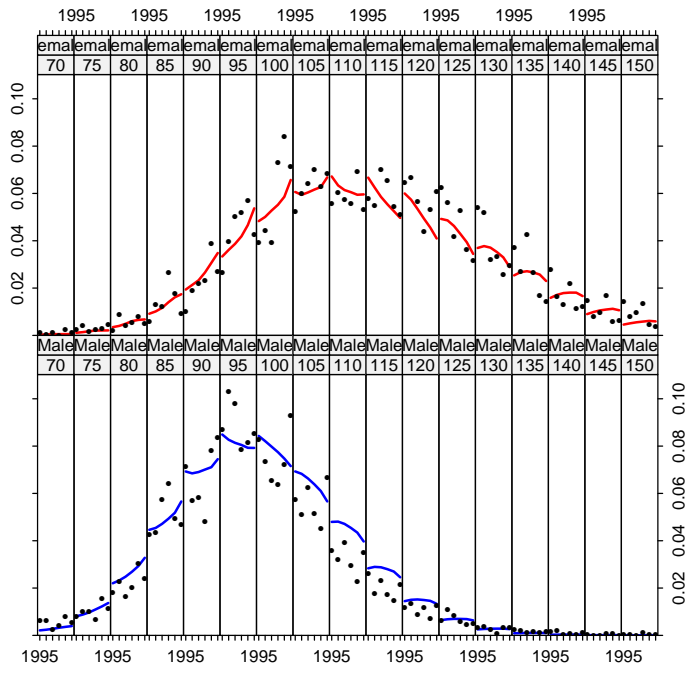

—Oxford English Dictionary

1 Overview

This vignette is only a series of plots, demonstrating how the **scape** plot examples look in a PDF document, as opposed to the default graphics device. Useful for package maintenance and as a visual overview of the package.

A general introduction to the **scape** and **plotMCMC** packages is in the vignette `R goes fishing`.

2 plotB

3 plotCA

4 plotCL

5 plotIndex

6 plotLA

7 plotN

8 plotSel