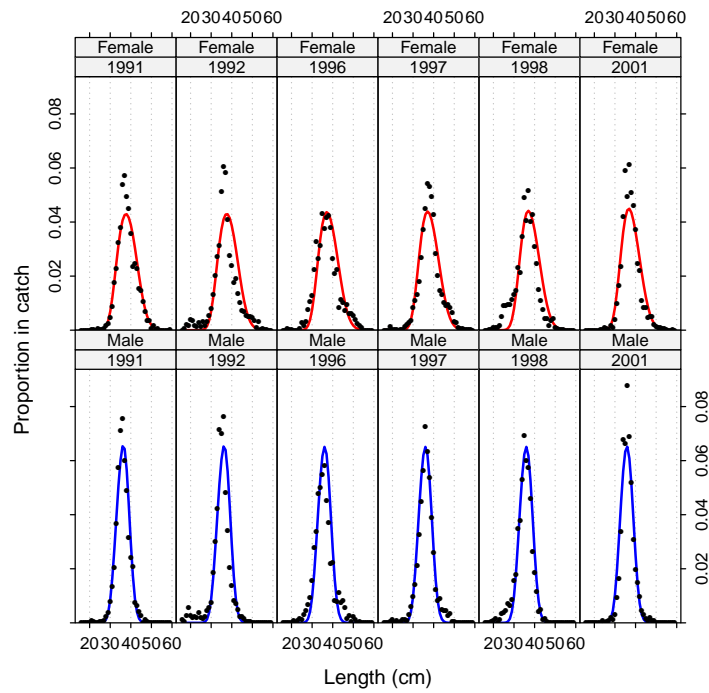

—Oxford English Dictionary

1 Overview

This vignette is only a series of plots, demonstrating how the **scape** plot examples look in a PDF document, as opposed to the default graphics device. Useful for package maintenance and as a visual overview of the package.

A general introduction to the **scape** and **plotMCMC** packages is in the vignette `R goes fishing`.

2 plotB

3 plotCA

4 plotCL

5 plotIndex

6 plotLA

7 plotN

8 plotSel